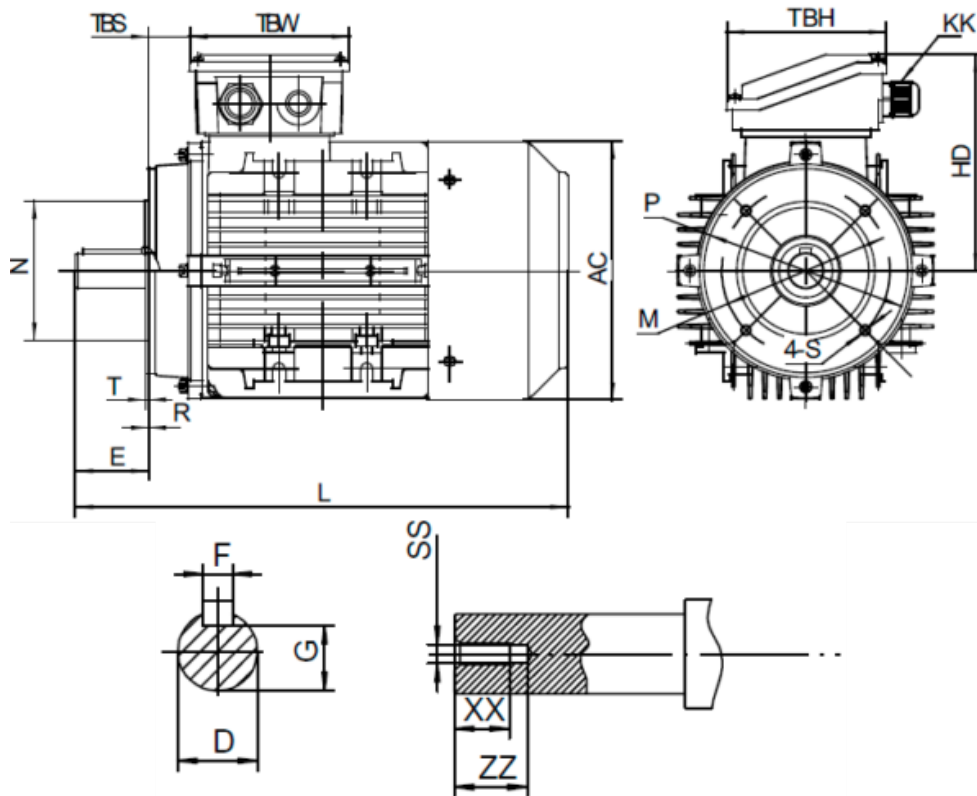

Data Sheet

Article number: 25180055042540

Description: Kleedrive T3A 132S-4 5.5kw 1400 rpm UL/CSA
3x400/690V 50 HZ IP55 B14 Eff=89,6%

Measures

AA = 260	L = 460/498	TBH = 118
AC = Ø261	M = Ø165	TBS = 36.5
AD = 323	N = Ø130	TBW = 118
D = Ø38	P = Ø200	XX = 28
E = 80	R = 0	ZZ = 37
F = 10	S = M10	
G = 33	SS = M12	
HD = 191	T = 3.5	